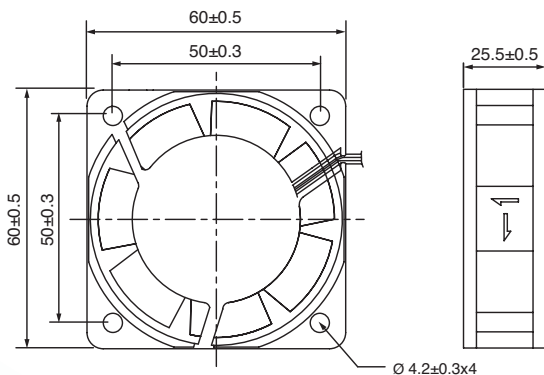

## DC Cooling Fans - D0625 Series

- Size: 60 x 60 x 25mm (2.36 x 2.36 x 1")
- Frame: Glass fiber reinforced plastic 94V-0 PBT
- Impeller: Glass fiber reinforced plastic 94V-0 PBT
- Bearing: Ball or Sleeve
- Connection: Wire leads
- Feature: Locked rotor alarm signal output
- Weight: 75g

MODEL	RATED VOLTAGE VDC	INPUT POWER W	RATED CURRENT A	BEARINGS	SPEED RPM	AIR FLOW CFM	MAX. PRESSURE mmH <sub>2</sub> O	NOISE dB
CFA126025MB	12	1.32	0.11	Ball	3200	16.7	3.1	25
CFA126025MS	12	1.32	0.11	Sleeve	3200	16.7	3.1	25
CFA246025MS	24	2.4	0.1	Sleeve	3200	16.7	3.1	25

Dimensions (mm)

Performance Curve