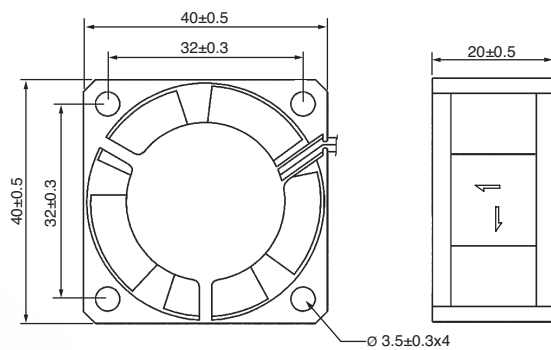

CIRCUIT-TEST

DC Cooling Fans - D0420 Series

- Size: 40 x 40 x 20mm (1.57 x 1.57 x 0.79")
- Frame: Glass fiber reinforced plastic 94V-0 PBT
- Impeller: Glass fiber reinforced plastic 94V-0 PBT
- Bearing: Ball or Sleeve
- Connection: Wire leads
- Feature: Locked rotor alarm signal output
- Weight: 40g

MODEL	RATED VOLTAGE VDC	INPUT POWER W	RATED CURRENT A	BEARINGS	SPEED RPM	AIR FLOW CFM	MAX. PRESSURE mmH ₂ O	NOISE dB
CFA124020HS	12	1.92	0.16	Sleeve	7000	8.5	5.31	31
CFA124020MB	12	1.2	0.10	Ball	6000	7.09	3.91	26
CFA124020MS	12	1.2	0.10	Sleeve	6000	7.09	3.91	26
CFA244020MS	24	3.12	0.13	Sleeve	6000	7.09	3.91	26

Dimensions (mm)

Performance Curve