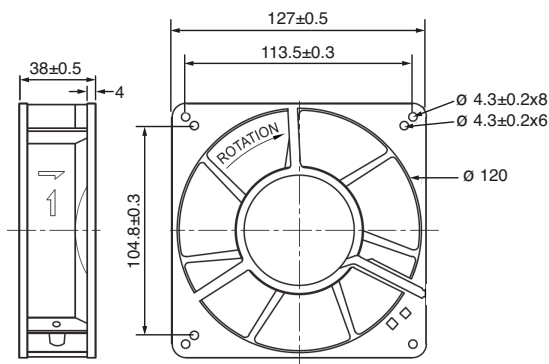

## AC Cooling Fans - B1338 Series

- Size: 127 x 127 x 38mm (5.0 x 5.0 x 1.5")
- Frame: Die-cast aluminum
- Impeller: Glass fiber reinforced plastic 94V-0 PBT
- Bearing: Ball
- Motor: Shaded pole
- Protection: Impedance
- Connection: Terminals
- Weight: 550g

MODEL	RATED VOLTAGE VAC	FREQUENCY Hz	INPUT POWER W	RATED CURRENT A	BEARINGS	SPEED RPM	AIR FLOW CFM	MAX. PRESSURE mmH <sub>2</sub> O	NOISE dB	CONNECTION
CFB11512738HB	115	60	12	0.16	Ball	3000	120	2.8	50	Terminals
CFB23012738HB	230	50/60	17/15	0.10/0.09	Ball	2700/3000	103/120	7.3/2.8	46/50	Terminals

Dimensions (mm)

Performance Curve