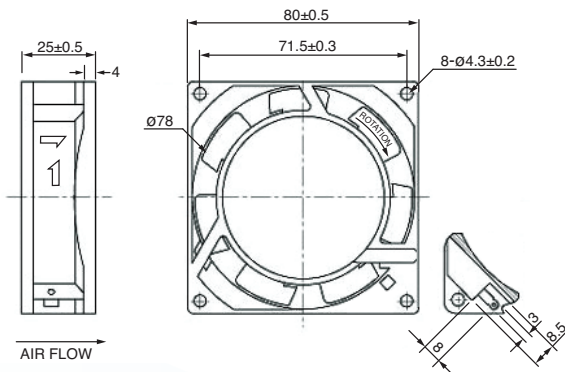

CIRCUIT-TEST

AC Cooling Fans - B0825 Series

- Size: 80 x 80 x 25mm (3.15 x 3.15 x 1")
- Frame: Die-cast aluminum
- Impeller: Glass fiber reinforced plastic 94V-0 PBT
- Bearing: Ball
- Motor: Shaded pole
- Protection: Impedance
- Connection: Terminals
- Weight: 260g

MODEL	RATED VOLTAGE VAC	FREQUENCY Hz	INPUT POWER W	RATED CURRENT A	BEARINGS	SPEED RPM	AIR FLOW CFM	MAX. PRESSURE mmH ₂ O	NOISE dB	CONNECTION
CFB1158025HB	115	60	11	0.12	Ball	3100	23	5.5	35	Terminals
CFB2308025HB	230	50/60	16/14	0.09/0.07	Ball	2600/3100	19/23	3.6/5.5	32/35	Terminals

Dimensions (mm)

Performance Curve