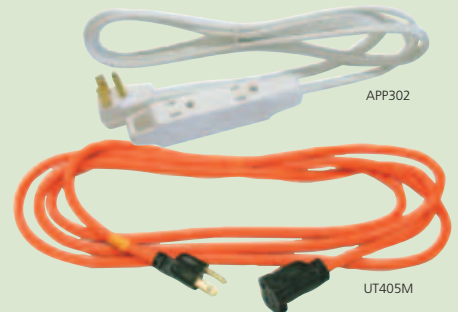

Power Bars

TLP602

S6+TEL

CONSUMER (PLASTIC)

MODEL	# OF OUTLETS	CORD LENGTH	SURGE	EMI/RFI FILTERING	POWER SWITCH	CIRCUIT BREAKER	SURGE RATING
TLP602	6	2ft	Yes	No	Yes	Yes	180 Joules
TLP604	6	4ft	Yes	No	Yes	Yes	720 Joules
HT706TV (R/A Plug)	7	6ft	Yes	Yes	Yes	Yes	1080 Joules
S6+TEL	7	6ft	Yes	No	Yes	Yes	1270 Joules
HT706TSAT (R/A Plug)	7	6ft	Yes	Yes	Yes	Yes	1680 Joules
SUPER7 (R/A Plug)	7	7ft	Yes	Yes	Yes	Yes	2350 Joules
S7-TEL (Angled plug)	7	7ft	Yes	No	Yes	Yes	2470 Joules

ISOBAR-6-ULTRA

ISOBAR6ULTRA-HG
Hospital grade

ISOBAR-8-ULTRA

1584H8B1

INDUSTRIAL (METAL)

MODEL	# OF OUTLETS	CORD LENGTH	SURGE	EMI/RFI FILTERING	POWER SWITCH	CIRCUIT BREAKER	SURGE RATING
ISOBLOK-2	2	N/A	Yes	Yes	No	No	1410 Joules
ISOBAR-4-ULTRA	4	6ft	Yes	Yes	Yes	12A	3330 Joules
1584H6A1	6	6ft	No	No	Yes	15A	N/A
ISOBAR-6-ULTRA	6	6ft	Yes	Yes	Yes	12A	3330 Joules
ISOBAR6ULTRA-HG	6	15ft	Yes	Yes	Yes	12A	3330 Joules
1584H6B1	6	15ft	No	No	Yes	15A	N/A
1584H8B1	8	15ft	No	No	Yes	15A	N/A
1584H8A1	8	6ft	No	No	Yes	15A	N/A
ISOBAR-8-ULTRA	8	12ft	Yes	Yes	Yes	12A	3840 Joules
1584H6A1RA	6	6ft	No	No	Yes	15A	N/A

PC-G5

European type,
220V

SPECIALTY

MODEL	# OF OUTLETS	CORD LENGTH	SURGE	EMI/RFI FILTERING	POWER SWITCH	CIRCUIT BREAKER
PC-G5	5	6ft	Yes	Yes	Yes	No

See page 44 for
Rackmount Power Bars

Extension Cords

2 CONDUCTOR

MODEL	LENGTH	COLOUR	OUTLETS
16002W	2m	White	3
16003W	3m	White	3
16045W	4.5m	White	3

APP302

UT405M

3 CONDUCTOR

MODEL	LENGTH	COLOUR	OUTLETS
APP302	2m	White	3
UT403M	3m	Orange	1
APP303	3m	White	3
APP3045	4.5m	White	3
UT405M	5m	Orange	1
UT410M	10m	Orange	1